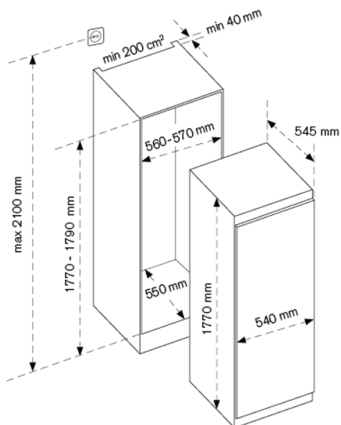

BUILT IN FULL DOOR FRIDGE
SRF1177294W

MODEL NAME	SRF1177294W
GENERAL DESCRIPTION	BUILT IN FULL DOOR FRIDGE
PRODUCT TYPE	BUILT-IN
PRODUCT WIDTH	54 CM
PRODUCT RANGE	SINGLE DOOR
REF./FR.LOCATION	LARDER
CLIMATE CLASS	TROPICAL/SUBNORMAL (T/SN)
REFRIGERATING GAS	R600a
ENERGY CLASS	A+
BD REF.SYSTEM	STATIC
CONTROLSYSTEM	MECHANICAL
DOOR ON DOOR	YES
REVERSIBLE DOOR	YES
SLIDING DOOR	YES
POWER CABLE TYPE	TIP G UK GSO
POWER CABLE LENGTH	2,5
VOLTAGE	220-240V - 50HZ

Dimensions

PRODUCT DIMENSION (WXDXH mm)
1770 x 540 x 545