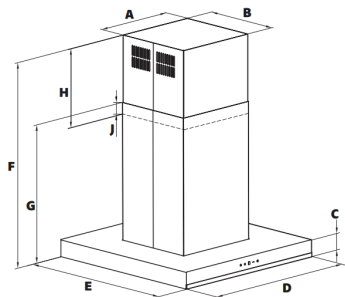

90 CM Island decorative hood

SCHII93650SS

Model Name	SCHII93650SS
General Information	90 CM Island decorative hood
PRODUCT SIZE	90 CM
MATERIAL	INOX BODY / BLACK GLASS
CONTROL TYPE	Touch Control (3 Spd)
FILTER SATURATION WARNING	Yes
TIMER	Yes
Motor and Speed	650m ³ /h 90cm (3SPD)
Lamp	Led Light 1,5W x 4 (122x33mm)
TELESCOPIC CHIMNEY	1x60, 1x46 Cm (Min 650 mm Max 1090 mm)
ALM. FILTER	Alm. Extrusion x 3
CARBON FILTER	Yes
PLUG TYPE	UK Type

Dimensions

A	310 mm
B	290 mm
C	60 mm
D	595 / 895 mm
E	600 mm

F	Max. 595 / Min. 1035 mm
G	595 mm
H	485 mm
J	20 mm