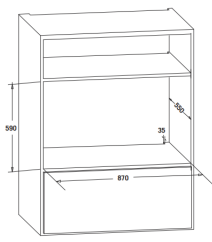

## Dimensions

Figure 4

Packing Dimension (H\*W\*D) in mm 675\*930\*665mm

Product Dimension (H\*W\*D) in mm 595\*896\*565mm

Cut-out Dimension (H\*W\*D) in mm 590\*870\*550