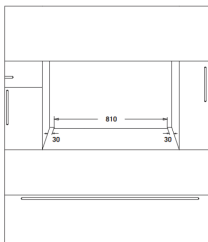

## Dimensions

Figure 4

Packing Dimension (H\*W\*D) in mm 675\*930\*665mm

Product Dimension (H\*W\*D) in mm 595\*896\*565mm

Cut-out Dimension (H\*W\*D) in mm 590\*870\*550