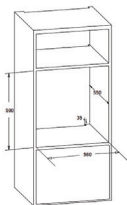

60CM Built-in Electric Oven with 3 Knobs

SOM608603DESS

Model Name

SOMII608603DESS

GENERAL INFORMATION

Product	60CM Built-in Electric Oven with 3 Knobs
Size (CM)	60CM
Fuel Type	Electric
Oven Type	Multifunction
Oven Grill Type	Electric
No of cooking functions	0+7 functions
Cooking Functions	
Control Panel	Stainless steel
Oven Controls	Inox capped black Knobs
Oven Door	Double glazed, Full inner glass without frame for easy removal and cleaning
Door Glass	Tempered Black Glass
Oven Handle	Metal handle with Black feet
Low-e Inner Glass (Thermo-reflective)	Yes
Control Type	Thermostatic control
Turnspit / Rotisserie	Yes
Cavity	Flat, Enamelled Easy Clean Cavity
Cavity Volume (Litres)	66
Technical Specifications	
Supply Voltage	220/240 V, 50/60 Hz
Plug Type	UK Plug
ACCESSORIES	
Standard Tray	1 Pc
Std. Inner Grid	1 Pc
Rotisserie support rack	1 Pc

Dimensions

Packing Dimension (H*W*D) in mm 620*640*650

Product Dimension (H*W*D) in mm 595*595*565

Cut-out Dimension (H*W*D) in mm 590*560*550