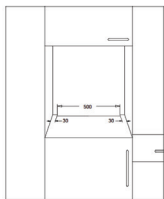

60CM Built-in Electric Oven with 3 Knobs

SOM608603DESS

Model Name

SOMII608603DESS

GENERAL INFORMATION

Product	60CM Built-in Electric Oven with 3 Knobs
Size (CM)	60CM
Fuel Type	Electric
Oven Type	Multifunction
Oven Grill Type	Electric
No of cooking functions	0+7 functions
Cooking Functions	
Control Panel	Stainless steel
Oven Controls	Inox capped black Knobs
Oven Door	Double glazed, Full inner glass without frame for easy removal and cleaning
Door Glass	Tempered Black Glass
Oven Handle	Metal handle with Black feet
Low-e Inner Glass (Thermo-reflective)	Yes
Control Type	Thermostatic control
Turnspit / Rotisserie	Yes
Cavity	Flat, Enamelled Easy Clean Cavity
Cavity Volume (Litres)	66
Technical Specifications	
Supply Voltage	220/240 V, 50/60 Hz
Plug Type	UK Plug
ACCESSORIES	
Standard Tray	1 Pc
Std. Inner Grid	1 Pc
Rotisserie support rack	1 Pc

Dimensions

Packing Dimension (H*W*D) in mm 620*640*650

Product Dimension (H*W*D) in mm 595*595*565

Cut-out Dimension (H*W*D) in mm 590*560*550