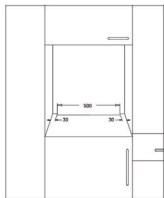

### GENERAL INFORMATION

Product	60CM Built-in Electric Oven with 2 Knobs and digital timer
Size (CM)	60 CM
Fuel Type	Electric
Oven Grill Type	Multifunction
No of cooking functions	Electric
Cooking Functions	0+8 functions
Control Panel	
Oven Controls	Stainless steel
Oven Door	Inox capped black Knobs and digital timer
Door Glass	Double glazed, Full inner glass without frame for easy removal and cleaning
Oven Handle	Tempered Black Glass
Low-e Inner Glass (thermo-reflective)	Metal handle with Black feet
Control Type	Yes
Turnspit / Rotisserie	Thermostatic control
Cavity	Yes
Cavity Volume (Litres)	Flat, Enamelled Easy Clean Cavity
	66
<b>Technical Specifications</b>	
Supply Voltage	220/240 V, 50/60 Hz
Plug Type	UK Plug
<b>ACCESSORIES</b>	
Standard Tray	1 Pc
Std. Inner Grid	1 Pc
Rotisserie support rack	1 Pc

## Dimensions

Packing Dimension (H\*W\*D) in mm 620\*640\*650

Product Dimension (H\*W\*D) in mm 595\*595\*565

Cut-out Dimension (H\*W\*D) in mm 590\*560\*550