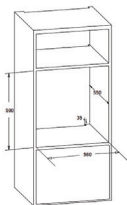

### GENERAL INFORMATION

Product	60CM Built-in Electric Oven with 2 Knobs and digital timer
Size (CM)	60 CM
Fuel Type	Electric
Oven Grill Type	Multifunction
No of cooking functions	Electric
Cooking Functions	0+8 functions
Control Panel	
Oven Controls	Stainless steel
Oven Door	Inox capped black Knobs and digital timer
Door Glass	Double glazed, Full inner glass without frame for easy removal and cleaning
Oven Handle	Tempered Black Glass
Low-e Inner Glass (thermo-reflective)	Metal handle with Black feet
Control Type	Yes
Turnspit / Rotisserie	Thermostatic control
Cavity	Yes
Cavity Volume (Litres)	Flat, Enamelled Easy Clean Cavity
	66
<b>Technical Specifications</b>	
Supply Voltage	220/240 V, 50/60 Hz
Plug Type	UK Plug
<b>ACCESSORIES</b>	
Standard Tray	1 Pc
Std. Inner Grid	1 Pc
Rotisserie support rack	1 Pc

## Dimensions

Packing Dimension (H\*W\*D) in mm 620\*640\*650

Product Dimension (H\*W\*D) in mm 595\*595\*565

Cut-out Dimension (H\*W\*D) in mm 590\*560\*550