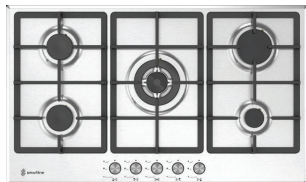

90CM Gas Hob in Stainless Steel

SCTII905GSS

Model Name	SCTII905GSS
General Information	90CM GAS on INOX
Hob Series	Flat
Top Plate	Stainless Steel
Control Panel	Front
Pan Supports	Cast-iron, Monoblock (P05)
Burner Caps	Flat, Enamelled, Matt
Flame Failure Device (FFD)	Yes
Ignition	Automatic from Knobs
HOB	
Front Right	0,95 kW
Front Left	1,70 kW
Rear Right	2,90 kW
Rear Left	1,70 kW
Middle	3,60 kW Triple Wok
Middle	-
Hob Max. Power	10850W
Technical Specifications	
Voltage	230V
Gas Conversion Set	Yes
Cable	UK Plug with cable

Dimensions

Cooktop Of 90 cm