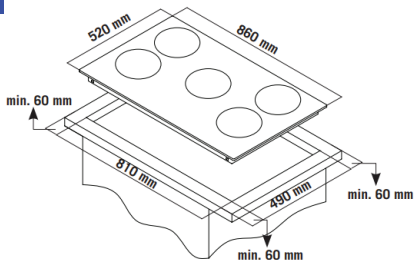

90CM Gas Hob in Stainless Steel

SCTII905GSS

Model Name	SCTII905GSS
General Information	90CM GAS on INOX
Hob Series	Flat
Top Plate	Stainless Steel
Control Panel	Front
Pan Supports	Cast-iron, Monoblock (P05)
Burner Caps	Flat, Enamelled, Matt
Flame Failure Device (FFD)	Yes
Ignition	Automatic from Knobs
HOB	
Front Right	0,95 kW
Front Left	1,70 kW
Rear Right	2,90 kW
Rear Left	1,70 kW
Middle	3,60 kW Triple Wok
Middle	-
Hob Max. Power	10850W
Technical Specifications	
Voltage	230V
Gas Conversion Set	Yes
Cable	UK Plug with cable

Dimensions

Cooktop Of 90 cm